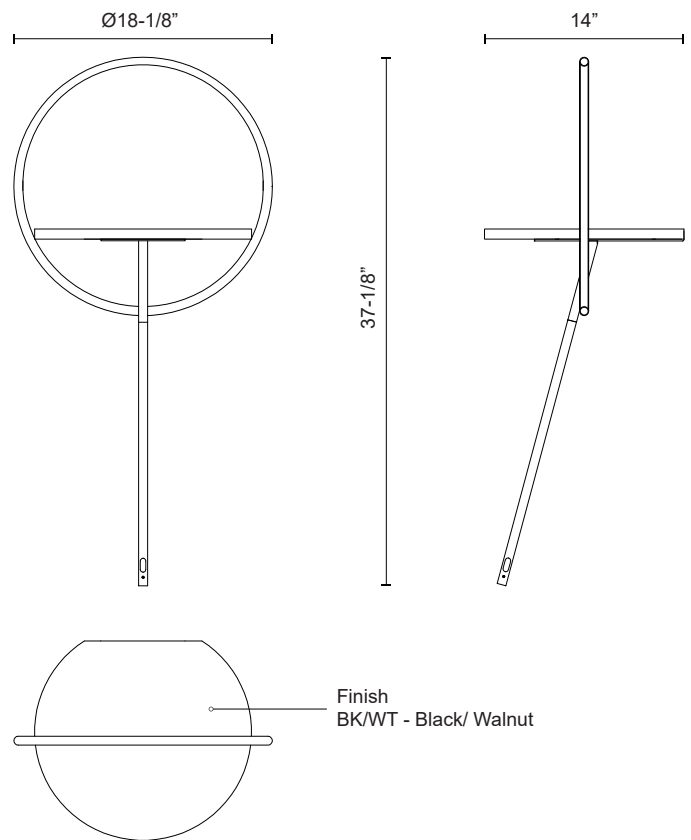

MAYA FL83818

LAMPS

PROJECT

SPECIFICATION DETAILS

Fixture Dimensions	W18-1/8" x H37-1/8" x E14"
Light Source	LED
Wattage	14W
Total Lumens	700lm
Delivered Lumens	300lm
Voltage	120V
Color Temperature	3000K
CRI (Ra)	90CRI
Optional Color Temps	2700K - 5000K Available, Minimum Order Quantities Apply
LED Rated Life	50,000 hours
Dimming	In-Line On/Off
Diffuser Details	White Silicone Diffuser
Wire Length	72"
Wire Type	Black/White Braided Wire
Location	Dry
Illumination Direction	Down
Material	Steel + Wood
Paint Finish	BK02; WT01;

* For custom options, consult factory for details.

* For warranty information, please visit www.kuzcolighting.com/warranty

DESCRIPTION

Designed to integrate seamlessly within the architecture of a space, the Maya leaning floor lamp melds the worlds between lighting and home furnishings. This floor lamp is designed to provide both light and support in the form of a dual end table and lamp. Perfect for bedside or living rooms, the Maya is easily situated in any modern space. Tabletop is finished in a stunning walnut stained wood, paired with our signature Matte Black hardware.

- Mounting hardware included
- Integrated LED, no need for bulbs
- Easy to install plug-in fixture
- Perfect for bedrooms, living rooms, and more

KUZCO

CANADA: 19054 28TH AVENUE - SURREY, BC V3Z 6M3

USA: 3035 E. LONE MOUNTAIN ROAD - LAS VEGAS, NV 89081

WWW.KUZCOLIGHTING.COM

© 2024 KUZCO LIGHTING. ALL RIGHTS RESERVED.

COMMENT